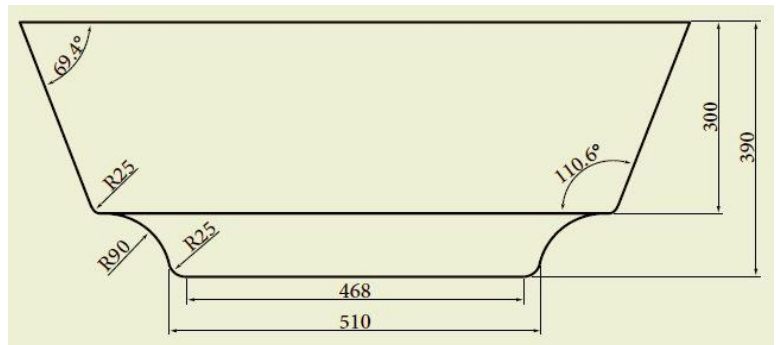

Datis Inc.

Reg. No.: 318496

Affiliated to Datis Export Group

You Desire, We Export

WWW.DATIS-INC.COM
SALES@DATIS-INC.COM

Tel: +98-21-460-92320
WhatsApp/Wechat: +989123214280