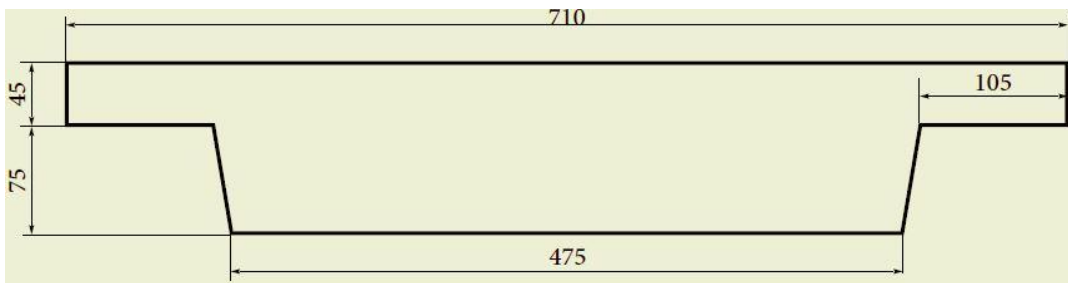

Datis Inc.

Reg. No.: 318496

Affiliated to Datis Export Group

You Desire, We Export

WWW.DATIS-INC.COM
SALES@DATIS-INC.COM

Tel: +98-21-460-92320
WhatsApp/Wechat: +989123214280